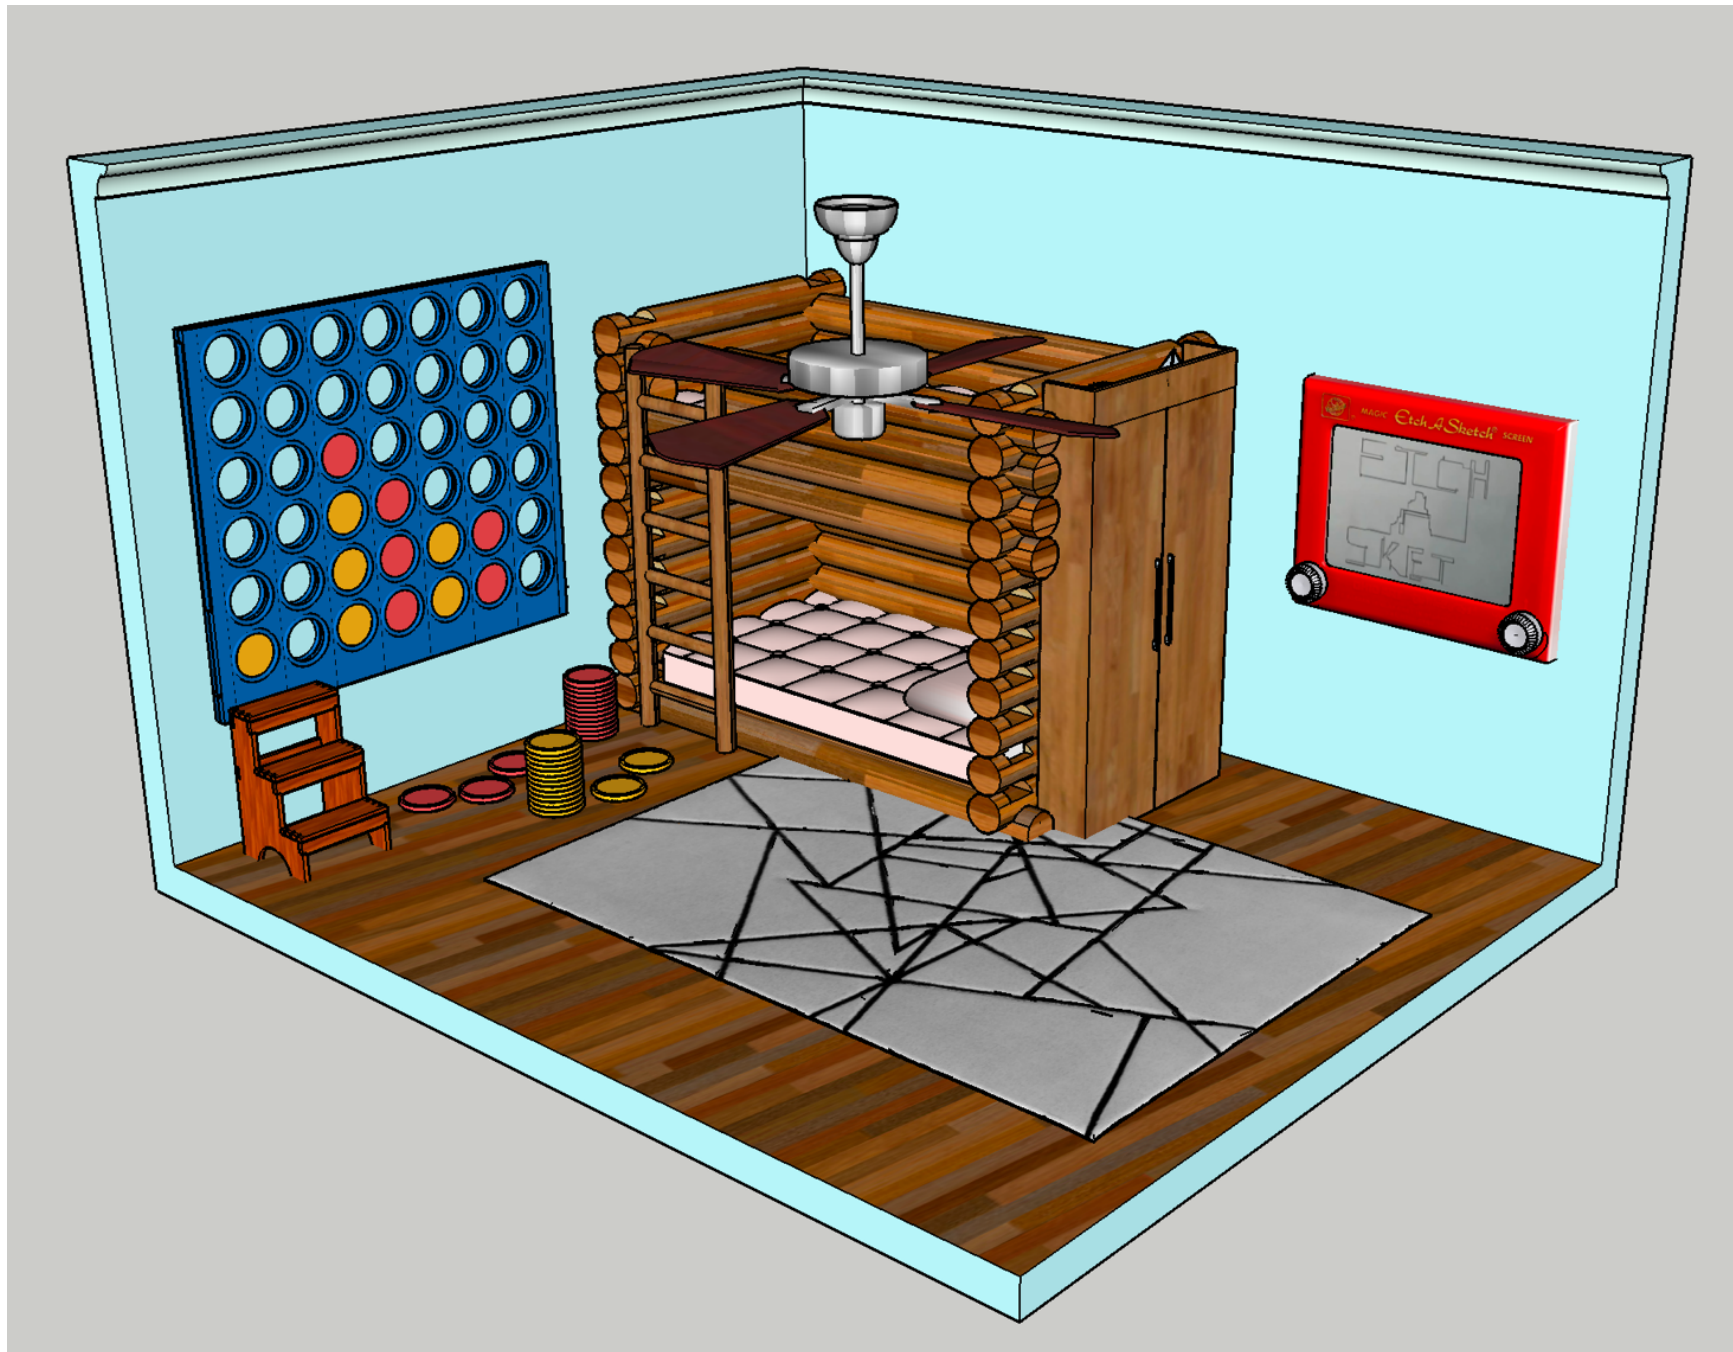

Lincoln Logs Bunk Bed

Price Range: \$4,476.26-\$6,580.63

My inspiration for this design comes from the classic children's toy, Lincoln Logs. Lincoln Logs encapsulated the feeling of limitless creation when I was a child. For this reason, I decided to create a fun, innovative, and youthful design for a bunk bed based on the toy that always brought a smile to my face. This bed is for any two children who wish to make their room truly a place of happiness and creativity. Designed to fit into a ninety-degree corner, this bed is sleek, yet commands attention. This bed is also designed with the need for storage in mind. Attached to the side of the bed is a large 3'1ft x 5'7 ft closet. This closet is perfect for holding all sorts of toys, as well as clothing. There is also a three-wall extension on top of the closet that provides a bedside table for the top bunk. My choice of material for this bed was cherry wood. I chose cherry to mimic the dark redwood look of the original Lincoln Logs. In addition, it gives the frame a more premium look and feel. I was willing to go over budget slightly for this wood as I believe that it gives the bed extra "life" that could not be provided by any other wood. However, this same bed can be made for \$1566.25 less if poplar is used in place of cherry.