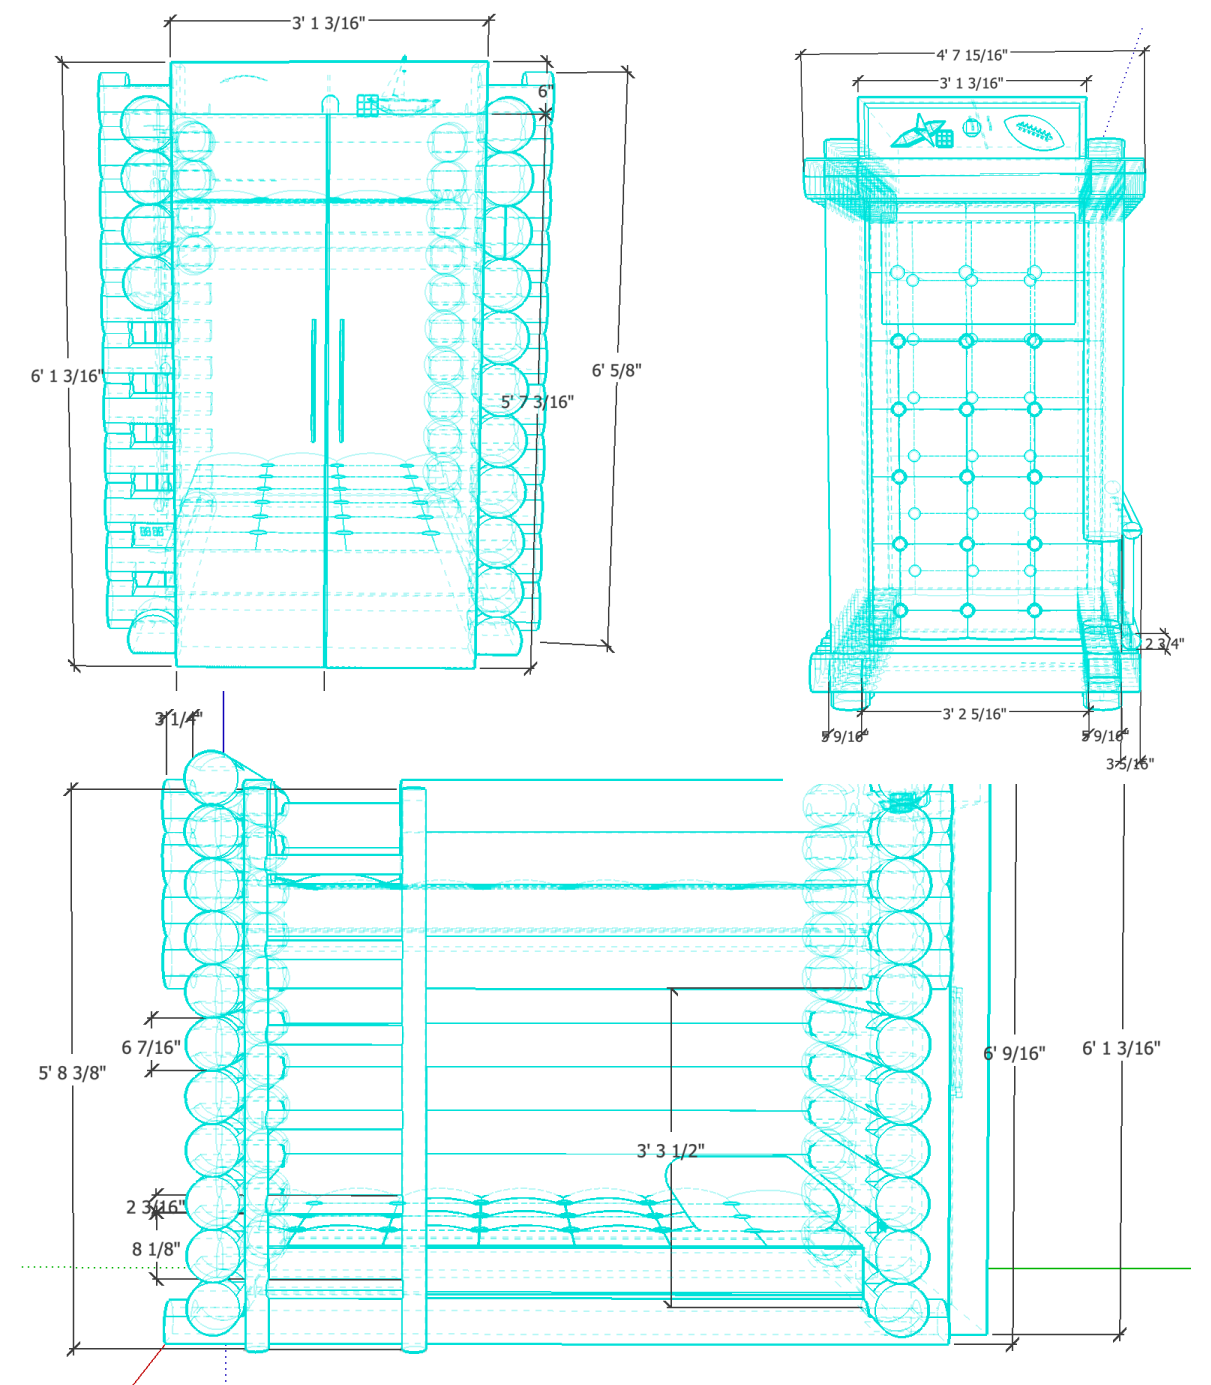

Lincoln Logs Bunk Bed

Price Range: \$4,476.26-\$6,580.63

My inspiration for this design comes from the classic children's toy, Lincoln Logs. Lincoln Logs encapsulated the feeling of limitless creation when I was a child. For this reason, I decided to create a fun, innovative, and youthful design for a bunk bed based on the toy that always brought a smile to my face. This bed is for any two children who wish to make their room truly a place of happiness and creativity. Designed to fit into a ninety-degree corner, this bed is sleek, yet commands attention. This bed is also designed with the need for storage in mind. Attached to the side of the bed is a large 3'1ft x 5'7 ft closet. This closet is perfect for holding all sorts of toys, as well as clothing. There is also a three-wall extension on top of the closet that provides a bedside table for the top bunk. My choice of material for this bed was cherry wood. I chose cherry to mimic the dark redwood look of the original Lincoln Logs. In addition, it gives the frame a more premium look and feel. I was willing to go over budget slightly for this wood as I believe that it gives the bed extra "life" that could not be provided by any other wood. However, this same bed can be made for \$1566.25 less if poplar is used in place of cherry.