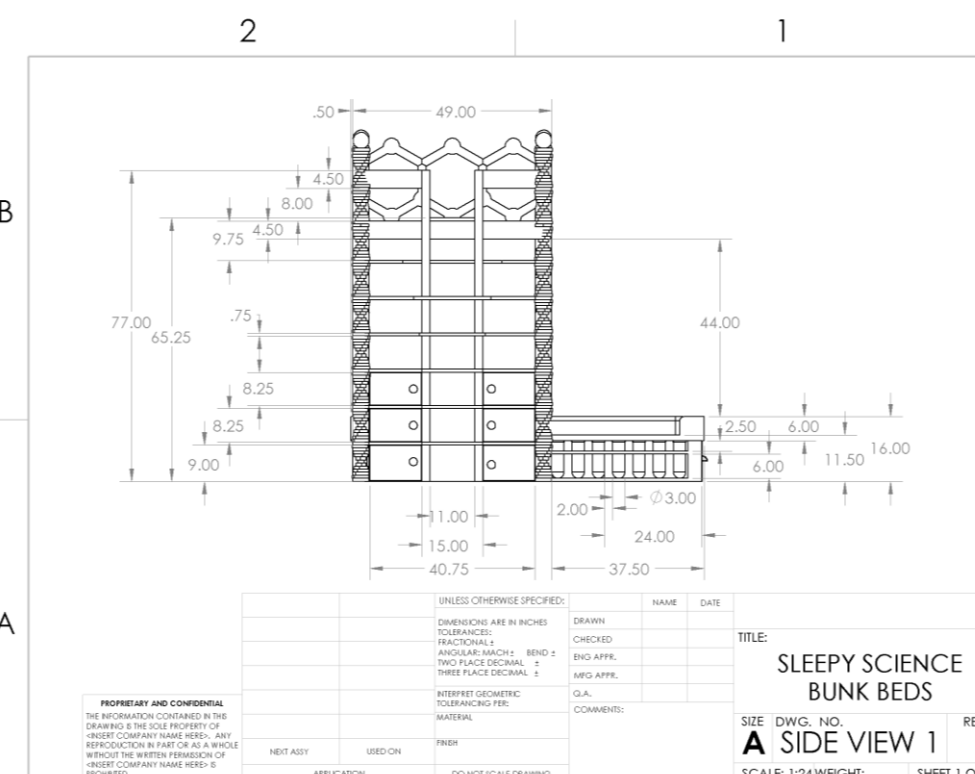

# Sleepy Science Bunk Beds

\$4557.49 - \$5292.32

Sleepy Science Bunk Beds combines playful accents with a quirky science theme to create a sleek design. Any set of science lovers will appreciate these bunk beds for years, with a theme and color palette that appeals to all ages and genders. Inspired by an interest in the role of design in science, I hoped to create an aesthetically appealing design fueled by science that children would enjoy. The perpendicular bed layout maximizes space and creates a fun play area underneath the loft that is accented by a simple desk with a large workspace and storage, beaker-shaped seat that can hold bulky items, and an atom shaped light fixture. A colorful glow is emitted from the LEDs in the larger-than-life test tube rack under the lower bed. The far set of bedposts are modeled to look like a molecular structure and the front ones resemble DNA strands, composed of cut 1x2 pieces assembled and rotated on a central pole. The ladder/stair hybrid piece provides an easy way up to the top bunk, and has 4 shelves and 3 drawers of varying size on each side. A wall between the shelving and desk is both a privacy divider and chalkboard, exciting to any budding scientist. Both beds have accompanying ledges to hold small items. Birch is used throughout for its strength, durability, and price point and the beds are finished with a resin coating, that is child-safe and allows for easy clean-up of any experiments-gone-wrong.