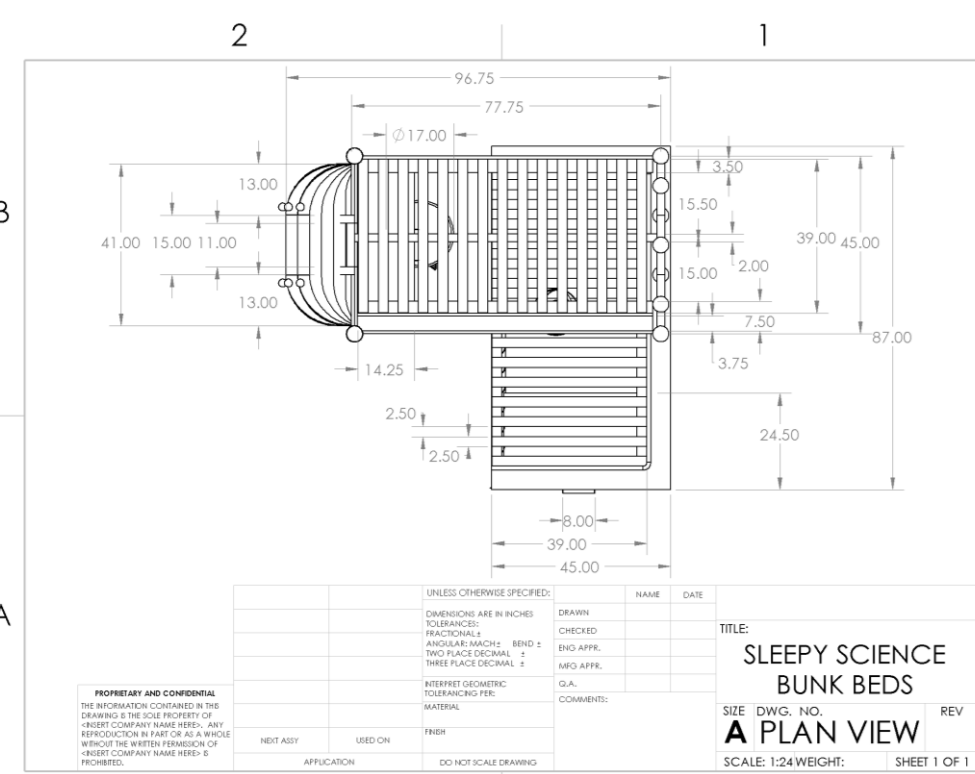

# Sleepy Science Bunk Beds

\$4557.49 - \$5292.32

Sleepy Science Bunk Beds combines playful accents with a quirky science theme to create a sleek design. Any set of science lovers will appreciate these bunk beds for years, with a theme and color palette that appeals to all ages and genders. Inspired by an interest in the role of design in science, I hoped to create an aesthetically appealing design fueled by science that children would enjoy. The perpendicular bed layout maximizes space and creates a fun play area underneath the loft that is accented by a simple desk with a large workspace and storage, beaker-shaped seat that can hold bulky items, and an atom shaped light fixture. A colorful glow is emitted from the LEDs in the larger-than-life test tube rack under the lower bed. The far set of bedposts are modeled to look like a molecular structure and the front ones resemble DNA strands, composed of cut 1x2 pieces assembled and rotated on a central pole. The ladder/stair hybrid piece provides an easy way up to the top bunk, and has 4 shelves and 3 drawers of varying size on each side. A wall between the shelving and desk is both a privacy divider and chalkboard, exciting to any budding scientist. Both beds have accompanying ledges to hold small items. Birch is used throughout for its strength, durability, and price point and the beds are finished with a resin coating, that is child-safe and allows for easy clean-up of any experiments-gone-wrong.