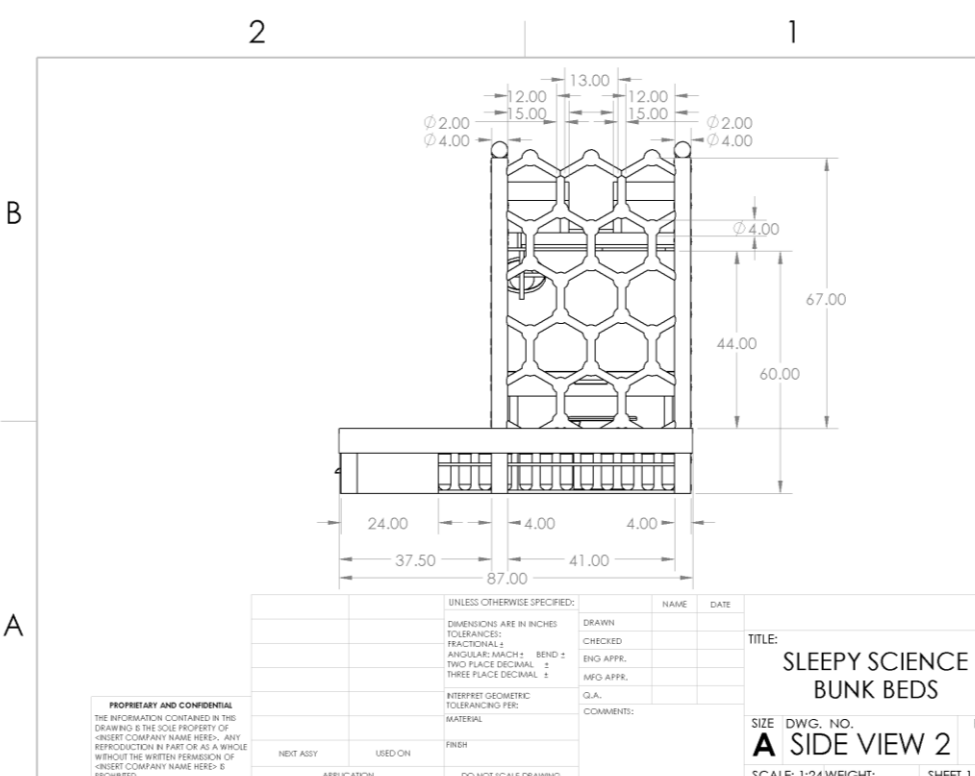

# Sleepy Science Bunk Beds

\$4557.49 - \$5292.32

Sleepy Science Bunk Beds combines playful accents with a quirky science theme to create a sleek design. Any set of science lovers will appreciate these bunk beds for years, with a theme and color palette that appeals to all ages and genders. Inspired by an interest in the role of design in science, I hoped to create an aesthetically appealing design fueled by science that children would enjoy. The perpendicular bed layout maximizes space and creates a fun play area underneath the loft that is accented by a simple desk with a large workspace and storage, beaker-shaped seat that can hold bulky items, and an atom shaped light fixture. A colorful glow is emitted from the LEDs in the larger-than-life test tube rack under the lower bed. The far set of bedposts are modeled to look like a molecular structure and the front ones resemble DNA strands, composed of cut 1x2 pieces assembled and rotated on a central pole. The ladder/stair hybrid piece provides an easy way up to the top bunk, and has 4 shelves and 3 drawers of varying size on each side. A wall between the shelving and desk is both a privacy divider and chalkboard, exciting to any budding scientist. Both beds have accompanying ledges to hold small items. Birch is used throughout for its strength, durability, and price point and the beds are finished with a resin coating, that is child-safe and allows for easy clean-up of any experiments-gone-wrong.