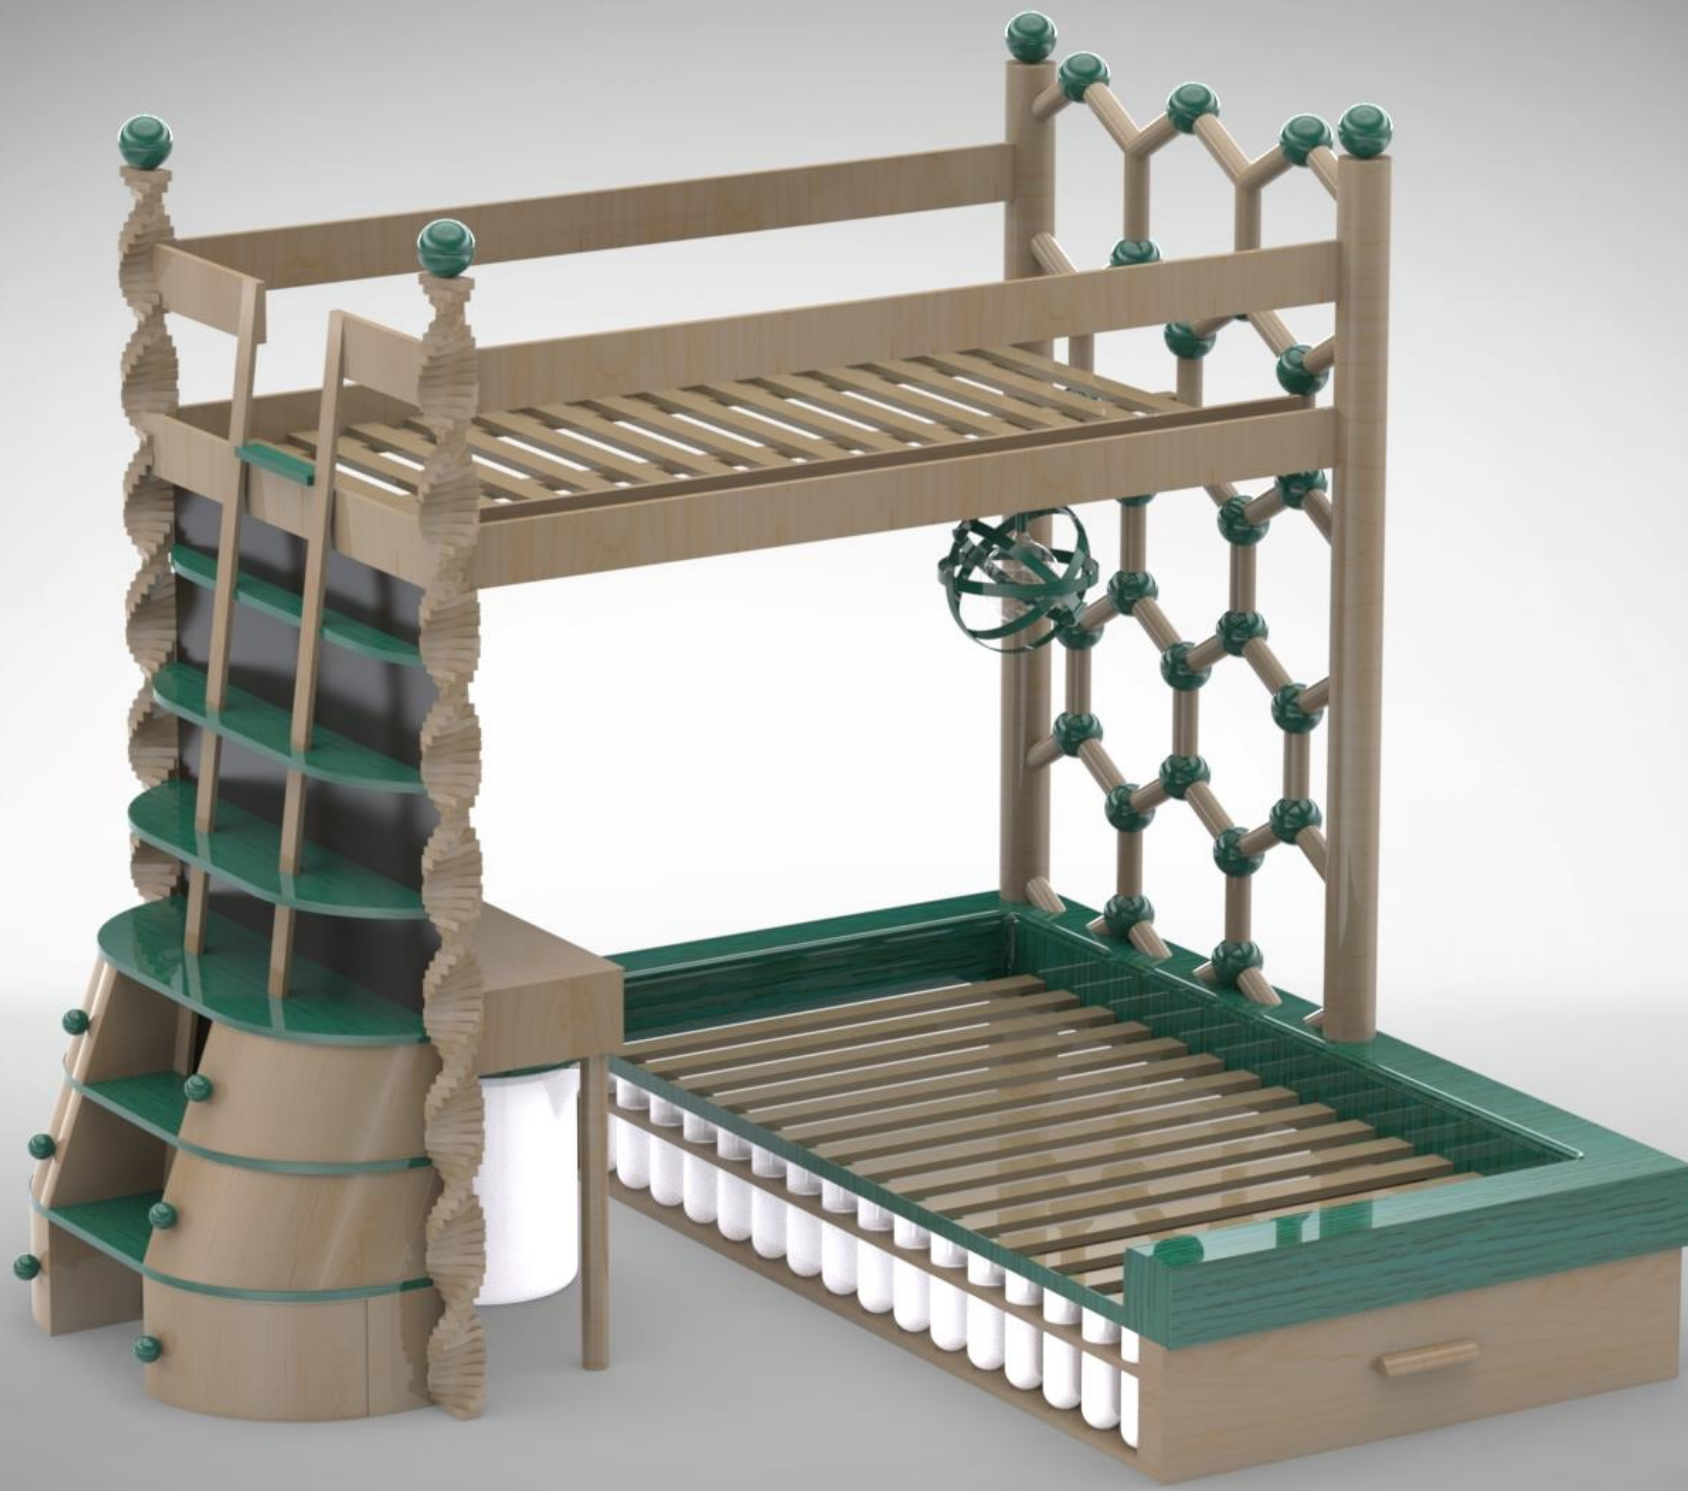

# Sleepy Science Bunk Beds

\$4557.49 - \$5292.32

Sleepy Science Bunk Beds combines playful accents with a quirky science theme to create a sleek design. Any set of science lovers will appreciate these bunk beds for years, with a theme and color palette that appeals to all ages and genders. Inspired by an interest in the role of design in science, I hoped to create an aesthetically appealing design fueled by science that children would enjoy. The perpendicular bed layout maximizes space and creates a fun play area underneath the loft that is accented by a simple desk with a large workspace and storage, beaker-shaped seat that can hold bulky items, and an atom shaped light fixture. A colorful glow is emitted from the LEDs in the larger-than-life test tube rack under the lower bed. The far set of bedposts are modeled to look like a molecular structure and the front ones resemble DNA strands, composed of cut 1x2 pieces assembled and rotated on a central pole. The ladder/stair hybrid piece provides an easy way up to the top bunk, and has 4 shelves and 3 drawers of varying size on each side. A wall between the shelving and desk is both a privacy divider and chalkboard, exciting to any budding scientist. Both beds have accompanying ledges to hold small items. Birch is used throughout for its strength, durability, and price point and the beds are finished with a resin coating, that is child-safe and allows for easy clean-up of any experiments-gone-wrong.