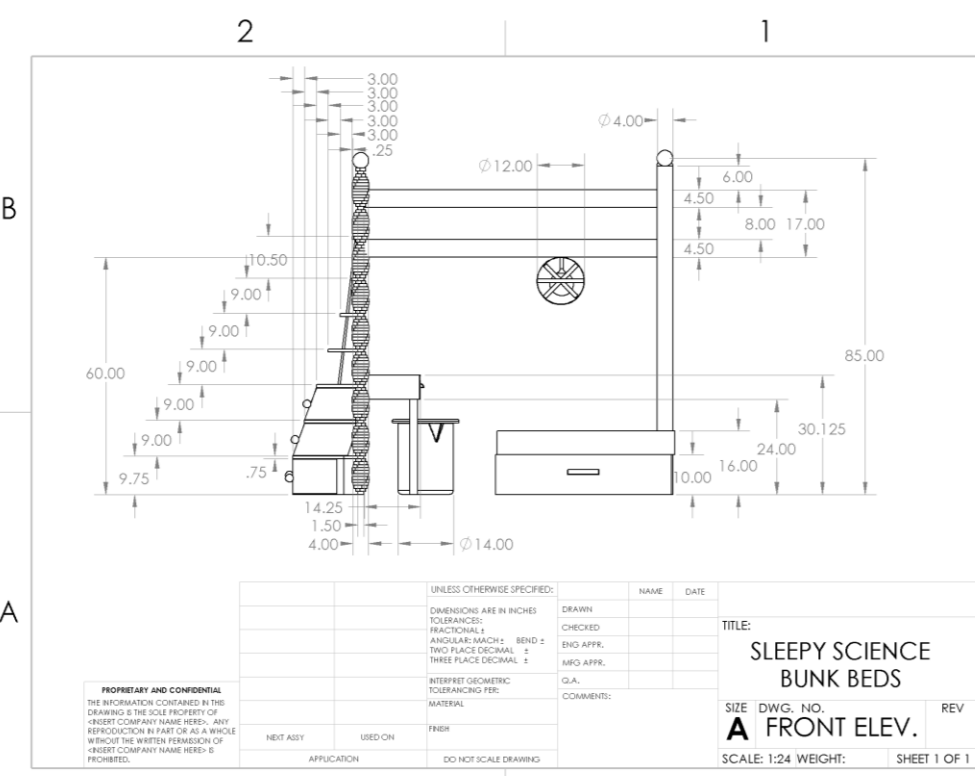

# Sleepy Science Bunk Beds

\$4557.49 - \$5292.32

Sleepy Science Bunk Beds combines playful accents with a quirky science theme to create a sleek design. Any set of science lovers will appreciate these bunk beds for years, with a theme and color palette that appeals to all ages and genders. Inspired by an interest in the role of design in science, I hoped to create an aesthetically appealing design fueled by science that children would enjoy. The perpendicular bed layout maximizes space and creates a fun play area underneath the loft that is accented by a simple desk with a large workspace and storage, beaker-shaped seat that can hold bulky items, and an atom shaped light fixture. A colorful glow is emitted from the LEDs in the larger-than-life test tube rack under the lower bed. The far set of bedposts are modeled to look like a molecular structure and the front ones resemble DNA strands, composed of cut 1x2 pieces assembled and rotated on a central pole. The ladder/stair hybrid piece provides an easy way up to the top bunk, and has 4 shelves and 3 drawers of varying size on each side. A wall between the shelving and desk is both a privacy divider and chalkboard, exciting to any budding scientist. Both beds have accompanying ledges to hold small items. Birch is used throughout for its strength, durability, and price point and the beds are finished with a resin coating, that is child-safe and allows for easy clean-up of any experiments-gone-wrong.