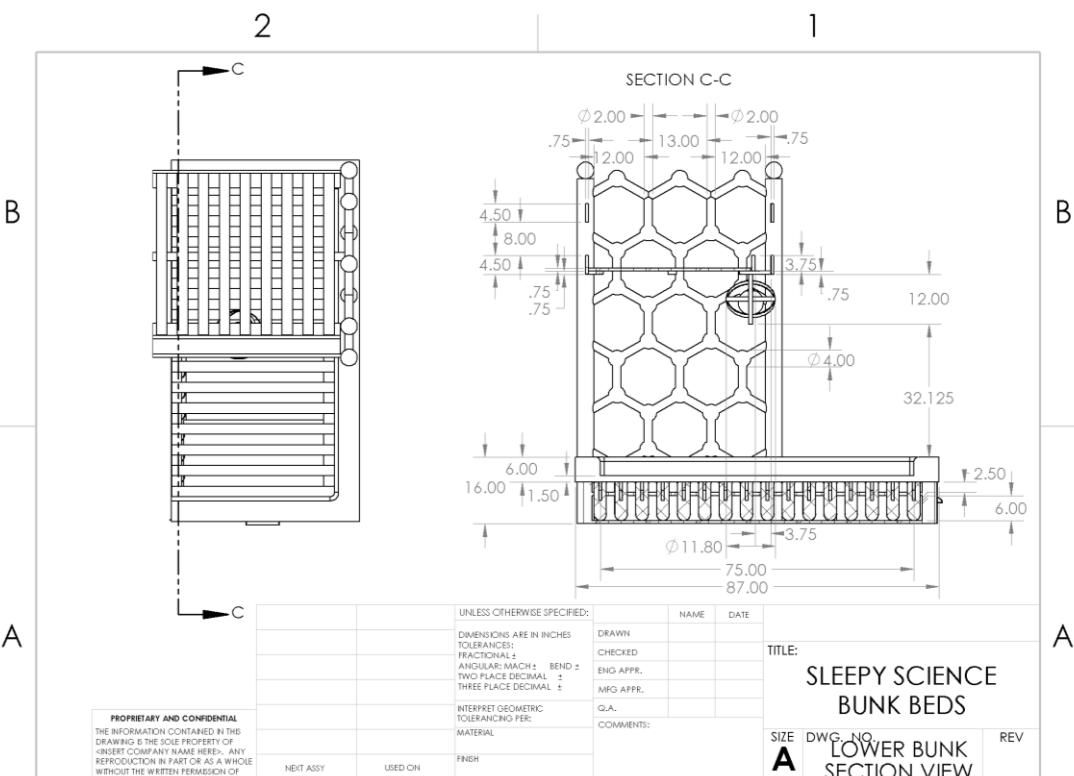

# Sleepy Science Bunk Beds

\$4557.49 - \$5292.32

Sleepy Science Bunk Beds combines playful accents with a quirky science theme to create a sleek design. Any set of science lovers will appreciate these bunk beds for years, with a theme and color palette that appeals to all ages and genders. Inspired by an interest in the role of design in science, I hoped to create an aesthetically appealing design fueled by science that children would enjoy. The perpendicular bed layout maximizes space and creates a fun play area underneath the loft that is accented by a simple desk with a large workspace and storage, beaker-shaped seat that can hold bulky items, and an atom shaped light fixture. A colorful glow is emitted from the LEDs in the larger-than-life test tube rack under the lower bed. The far set of bedposts are modeled to look like a molecular structure and the front ones resemble DNA strands, composed of cut 1x2 pieces assembled and rotated on a central pole. The ladder/stair hybrid piece provides an easy way up to the top bunk, and has 4 shelves and 3 drawers of varying size on each side. A wall between the shelving and desk is both a privacy divider and chalkboard, exciting to any budding scientist. Both beds have accompanying ledges to hold small items. Birch is used throughout for its strength, durability, and price point and the beds are finished with a resin coating, that is child-safe and allows for easy clean-up of any experiments-gone-wrong.