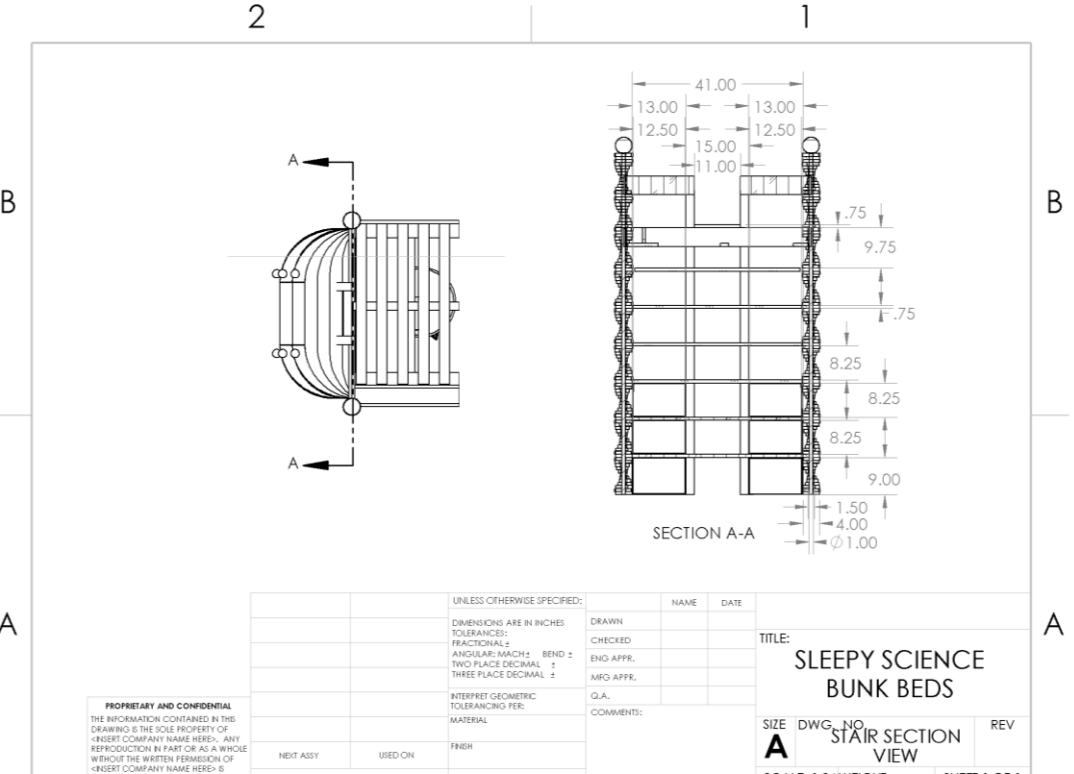

# Sleepy Science Bunk Beds

\$4557.49 - \$5292.32

Sleepy Science Bunk Beds combines playful accents with a quirky science theme to create a sleek design. Any set of science lovers will appreciate these bunk beds for years, with a theme and color palette that appeals to all ages and genders. Inspired by an interest in the role of design in science, I hoped to create an aesthetically appealing design fueled by science that children would enjoy. The perpendicular bed layout maximizes space and creates a fun play area underneath the loft that is accented by a simple desk with a large workspace and storage, beaker-shaped seat that can hold bulky items, and an atom shaped light fixture. A colorful glow is emitted from the LEDs in the larger-than-life test tube rack under the lower bed. The far set of bedposts are modeled to look like a molecular structure and the front ones resemble DNA strands, composed of cut 1x2 pieces assembled and rotated on a central pole. The ladder/stair hybrid piece provides an easy way up to the top bunk, and has 4 shelves and 3 drawers of varying size on each side. A wall between the shelving and desk is both a privacy divider and chalkboard, exciting to any budding scientist. Both beds have accompanying ledges to hold small items. Birch is used throughout for its strength, durability, and price point and the beds are finished with a resin coating, that is child-safe and allows for easy clean-up of any experiments-gone-wrong.